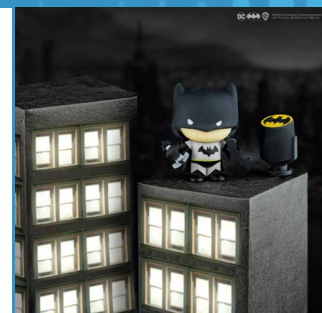

DC COMICS FIGURE ERASER WITH ACCESSORIES

CHARACTER EDITION – BATMAN

Product Description

1. SKU/ EAN13: 4895205606388
2. Composition: TPR
3. Product size: 85mm x 40mm x 45mm Approx.
4. Product weight: TBC
5. Features:
6. The new must-collect figurine
   - Interchangeable accessories to customize your figurine at will
   - Assemble your own characters
   - Now 8 Gomee from the DC Comics universe!

Packaging Information

Type of packaging:	Display Box & Unit boxes
Display box size:	165mm x 375mm x 75mm
Number of product in a box:	10 pcs (1pc / inner box)
Number of product in a carton:	6 Display(60pcs)
Box size in cm:	37.5cm x 36.5cm x 29cm
Box GW / NW in kg:	11kg / 10kg
Availability:	Available