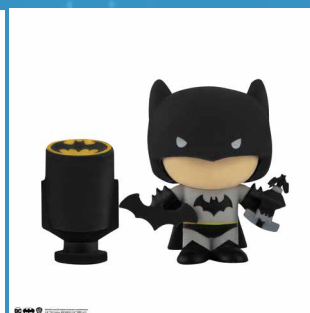

DC COMICS FIGURE ERASER WITH ACCESSORIES

CHARACTER EDITION – BATMAN

Product Description

1. SKU/ EAN13: 4895205606388
2. Composition: TPR
3. Product size: 85mm x 40mm x 45mm Approx.
4. Product weight: TBC
5. Features:
6. The new must-collect figurine
   - Interchangeable accessories to customize your figurine at will
   - Assemble your own characters
   - Now 8 Gomee from the DC Comics universe!

Packaging Information

Type of packaging:	Display Box & Unit boxes
Display box size:	165mm x 375mm x 75mm
Number of product in a box:	10 pcs (1pc / inner box)
Number of product in a carton:	6 Display(60pcs)
Box size in cm:	37.5cm x 36.5cm x 29cm
Box GW / NW in kg:	11kg / 10kg
Availability:	Available